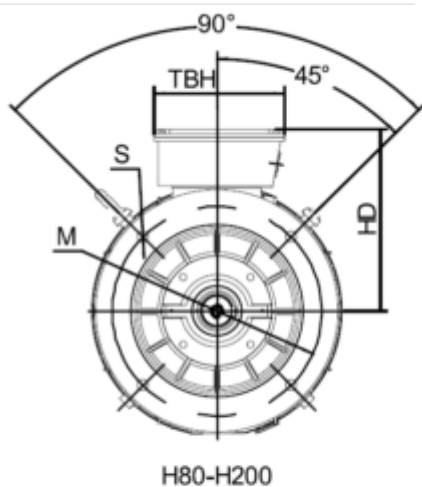

Data Sheet

Article number: 250300075214

Description: Kleedrive T3C 801-2 0.75KW 2800 rpm
3x230/400V 50HZ IP55 B5 Eff=80,7%

Measures

AA = 154	K = Ø9	TBH = 114
AC = Ø158	L = 290	TBS = 43
AD = 214	M = Ø165	TBW = 114
D = Ø19	N = Ø130	
E = 40	P = Ø200	
F = -	R = 0	
G = 15.5	S = 3.5	
HD = 134	T = 4xØ12	