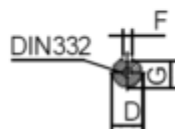

Data Sheet

Article number: 250300075214

Description: Kleedrive T3C 801-2 0.75KW 2800 rpm
3x230/400V 50HZ IP55 B5 Eff=80,7%

Measures

AA = 154	K = Ø9	TBH = 114
AC = Ø158	L = 290	TBS = 43
AD = 214	M = Ø165	TBW = 114
D = Ø19	N = Ø130	
E = 40	P = Ø200	
F = -	R = 0	
G = 15.5	S = 3.5	
HD = 134	T = 4xØ12	