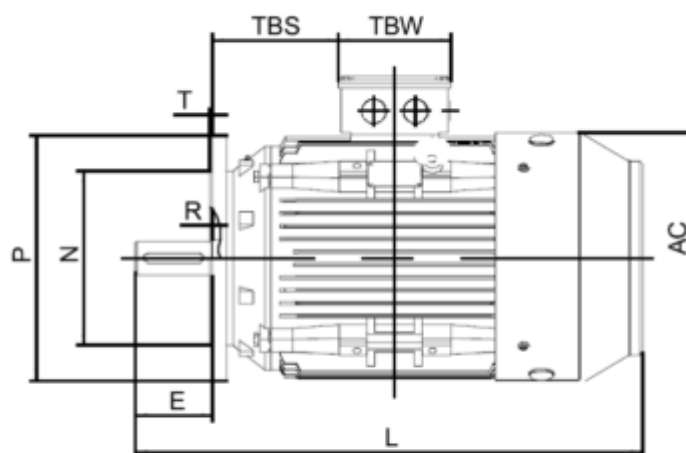

Data Sheet

Article number: 250300075214

Description: Kleedrive T3C 801-2 0.75KW 2800 rpm
3x230/400V 50HZ IP55 B5 Eff=80,7%

Measures

AA = 154	K = Ø9	TBH = 114
AC = Ø158	L = 290	TBS = 43
AD = 214	M = Ø165	TBW = 114
D = Ø19	N = Ø130	
E = 40	P = Ø200	
F = -	R = 0	
G = 15.5	S = 3.5	
HD = 134	T = 4xØ12	